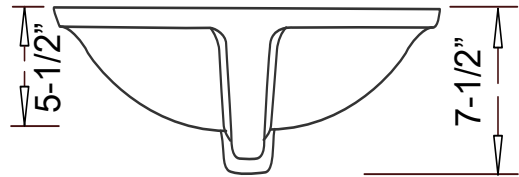

YES44x0 - "Scoop"

Undercounter Vanity

Features

- Genuine Vitreous China
- Undercounter
- Single Compartment
- Rectangular Shaped Bowl
- Inward Front Slope Towards Drain

Dimensions

Outer: 20-1/4" x 15" x 7-1/2"

- Pop-Up Drain
- Mounting Clips

Codes / Standards Applicable

Specified model meets or exceeds UPC certification

Product Specification

The undercounter vanity sink shall be 20-1/4" in length and 15" in width, with an overall depth of 7-1/2" and a bowl depth of 5-1/2". Sink shall be a single compartment with rectangular bowl and feature an inward-facing slope towards drain, composed of Vitreous China. Sink shall be Continental Models YES4410 and YES4420, "Scoop".

YES44x0 - "Scoop"

TECHNICAL INFORMATION

Fixture*	
Basin Area	18" x 12-3/4"
Water Depth	5-1/2"
Drain Hole	1-7/8" D
*Approximate measurements for comparison only.	

Please note: All porcelain sinks are fired at a very high temperature; final dimensions may vary slightly.

Installed Product Image

Front View

Top View

Product Diagram