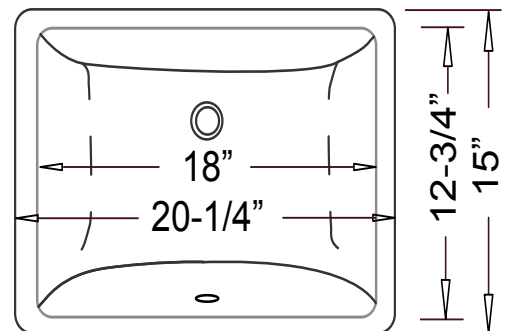

YES44x0 - "Scoop"

Undercounter Vanity

Features

- Genuine Vitreous China
- Undercounter
- Single Compartment
- Rectangular Shaped Bowl
- Inward Front Slope Towards Drain

Dimensions

Outer: 20-1/4" x 15" x 7-1/2"

- Pop-Up Drain
- Mounting Clips

Codes / Standards Applicable

Specified model meets or exceeds UPC certification

Product Specification

The undercounter vanity sink shall be 20-1/4" in length and 15" in width, with an overall depth of 7-1/2" and a bowl depth of 5-1/2". Sink shall be a single compartment with rectangular bowl and feature an inward-facing slope towards drain, composed of Vitreous China. Sink shall be Continental Models YES4410 and YES4420, "Scoop".

YES44x0 - "Scoop"

TECHNICAL INFORMATION

Fixture*	
Basin Area	18" x 12-3/4"
Water Depth	5-1/2"
Drain Hole	1-7/8" D
*Approximate measurements for comparison only.	

Please note: All porcelain sinks are fired at a very high temperature; final dimensions may vary slightly.

Installed Product Image

Front View

Top View

Product Diagram