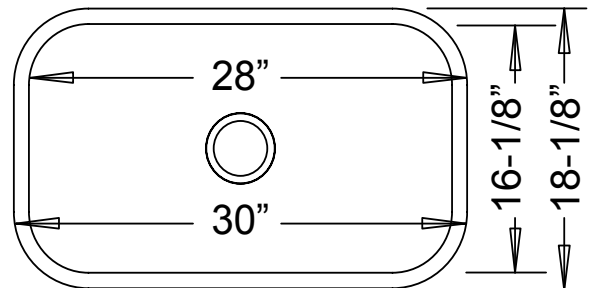

--- Dimensions ---	
Outer:	30" x 18-1/8" x 9"
Inner:	28" x 16-1/8" x 9"

Model	Description	Colors / Finishes
Primo “Large Single”	Undermount Sink	N/A

Included Components

- Cut-out template

Colors / Finishes

This sink shall be a dual compartment with rounded bowls. It shall be 30” in length and 18-1/8” in width, with a bowl depth of 9”. Sink shall be made of 304 Grade 18 Gauge(L) Surgical Stainless Steel. Sink shall include cut-out template. Sink shall be Primo Model “Large Single”.

“Large Single”

TECHNICAL INFORMATION

-- Fixture -- *	
Basin Area	28" x 16-1/8"
Water Depth	9"
Drain Holes Diameter	3-5/8"
*Approximate measurements for comparison only.	

Product Image

Front View

Top View

Product Diagram