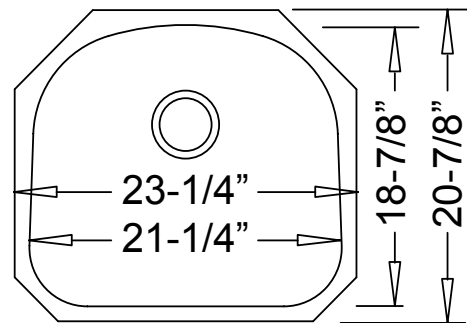

Undermount Kitchen

--- Dimensions ---	
Outer:	23-1/4" x 20-7/8" x 9"
Inner:	21-1/4" x 18-7/8" x 9"

Model	Description	Colors / Finishes
Primo “D Bowl”	Undermount Sink	N/A

Included Components

- Cut-out template

Product Specification

This sink shall be a dual compartment with rounded bowls. It shall be 23-1/4” in length and 20-7/8” in width, with a bowl depth of 9”. Sink shall be made of 304 Grade 18 Gauge(L) Surgical Stainless Steel. Sink shall include cut-out template. Sink shall be Primo Model “D Bowl”.

TECHNICAL INFORMATION

-- Fixture -- *	
Basin Area	21-1/4" x 18-7/8"
Water Depth	9"
Drain Holes Diameter	3-5/8"
*Approximate measurements for comparison only.	

Product Image

Front View

Top View

Product Diagram