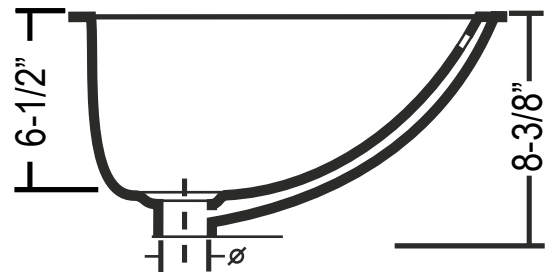

Outer: 19-5/8" x 16" x 8-3/8"
Inner: 17-5/8" x 14-1/4" x 6-1/2"

Model - "Lotus"	Description	Colors / Finishes
CH933	Undercounter Sink	White
CH935	Undercounter Sink	Bisque
CH451	Undercounter Sink	Black

Included Components

- Cut-out template

Available Colors

Optional Accessories

- Pop-Up Drain
- Mounting Clips

Codes / Standards Applicable

Specified model meets or exceeds UPC and ASME certifications

Product Specification

The undercounter vanity sink shall be 19-5/8" in width and 16" in length, with an overall depth of 8-3/8" and a bowl depth of 6-1/2". Sink shall be a single compartment with oval bowl, composed of Vitreous China. Sink shall be ADA-Compliant when installed according to ADA mounting guidelines. Sink shall comply with ASME A112.19-2-2013, and CSA B45.1-13 ceramic plumbing fixtures. Sink shall be Continental Models CH933, CH935 and CH451, "Lotus".

TECHNICAL INFORMATION

Fixture*	
Basin Area	17-5/8" x 14-1/4"
Water Depth	6-1/2"
Drain Hole	1-7/8" D
*Approximate measurements for comparison only.	

Please note: All porcelain sinks are fired at a very high temperature; final dimensions may vary slightly.

Installed Product Image

Side View

Top View

Product Diagram