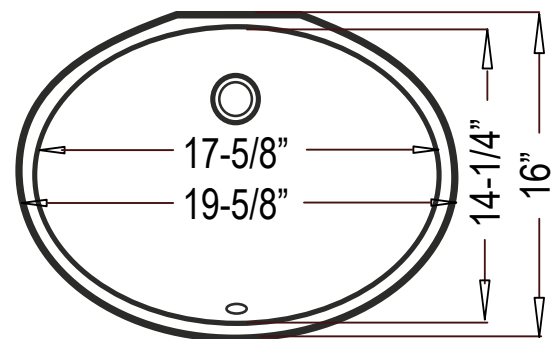

Outer: 19-5/8" x 16" x 8-3/8"
Inner: 17-5/8" x 14-1/4" x 6-1/2"

Model - "Lotus"	Description	Colors / Finishes
CH933	Undercounter Sink	White
CH935	Undercounter Sink	Bisque
CH451	Undercounter Sink	Black

Included Components

- Cut-out template

Available Colors

Optional Accessories

- Pop-Up Drain
- Mounting Clips

Codes / Standards Applicable

Specified model meets or exceeds UPC and ASME certifications

Product Specification

The undercounter vanity sink shall be 19-5/8" in width and 16" in length, with an overall depth of 8-3/8" and a bowl depth of 6-1/2". Sink shall be a single compartment with oval bowl, composed of Vitreous China. Sink shall be ADA-Compliant when installed according to ADA mounting guidelines. Sink shall comply with ASME A112.19-2-2013, and CSA B45.1-13 ceramic plumbing fixtures. Sink shall be Continental Models CH933, CH935 and CH451, "Lotus".

TECHNICAL INFORMATION

Fixture*	
Basin Area	17-5/8" x 14-1/4"
Water Depth	6-1/2"
Drain Hole	1-7/8" D
*Approximate measurements for comparison only.	

Please note: All porcelain sinks are fired at a very high temperature; final dimensions may vary slightly.

Installed Product Image

Side View

Top View

Product Diagram