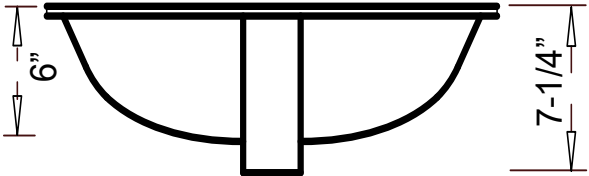

- Pop-Up Drain
- Mounting Clips

Codes / Standards Applicable

Specified model meets or exceeds UPC certification

Product Specification

The undercounter vanity sink shall be 20-1/2" in length and 15-1/4" in width, with an overall depth of 7-1/4" and a bowl depth of 6". Sink shall be a single compartment with rectangular bowl and feature an inward-facing slope towards drain, composed of Vitreous China. Sink shall be Continental Models CH4410 and CH4420, "Scoop".

CH44x0 - "Scoop"

TECHNICAL INFORMATION

Fixture*	
Basin Area	18-1/4" x 13"
Water Depth	6"
Drain Hole	1 7/8" D
*Approximate measurements for comparison only.	

Please note: All porcelain sinks are fired at a very high temperature; final dimensions may vary slightly.

Installed Product Image

Front View

Top View

Product Diagram