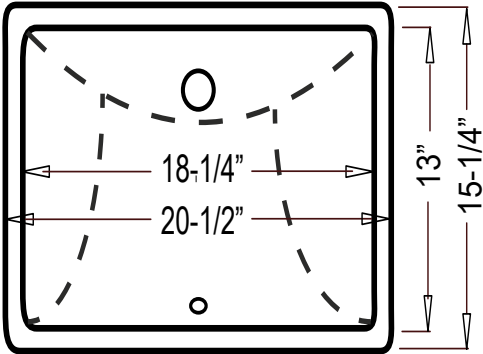

Product Diagram