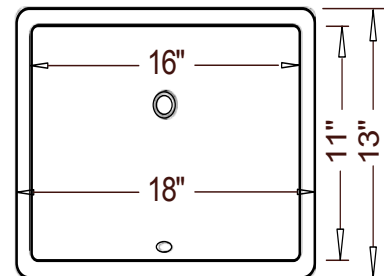

CH636x - "Dart"

Features

- Genuine Vitreous China
- Undercounter
- Single Compartment
- Rectangular Shaped Bowl

Undercounter Vanity

Dimensions

Outer: 18" x 13" x 7"

Inner: 16" x 11" x 6"

Model - "Dart"	Description	Colors / Finishes
CH6360	Undercounter Sink	White
CH6365	Undercounter Sink	Bisque

The undercounter vanity sink shall be 18" in length and 13" in width, with an overall depth of 7" and an inner bowl depth of 6". Sink shall be a single compartment with oval bowl, composed of Vitrious China. Sink shall be Continental Models CH6360 and CH6365, "Dart".

TECHNICAL INFORMATION

Fixture*	
Basin Area	16" x 11"
Water Depth	6"
Drain Hole	1 7/8" D
*Approximate measurements for comparison only.	

Please note: All porcelain sinks are fired at a very high temperature; final dimensions may vary slightly.

Installed Product Image

Side View

Top View

Product Diagram