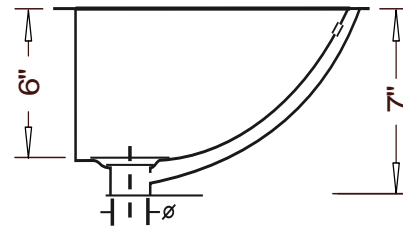

The undercounter vanity sink shall be 18" in length and 13" in width, with an overall depth of 7" and an inner bowl depth of 6". Sink shall be a single compartment with oval bowl, composed of Vitrious China. Sink shall be Continental Models CH6360 and CH6365, "Dart".

TECHNICAL INFORMATION

Fixture*	
Basin Area	16" x 11"
Water Depth	6"
Drain Hole	1 7/8" D
*Approximate measurements for comparison only.	

Please note: All porcelain sinks are fired at a very high temperature; final dimensions may vary slightly.

Installed Product Image

Side View

Top View

Product Diagram